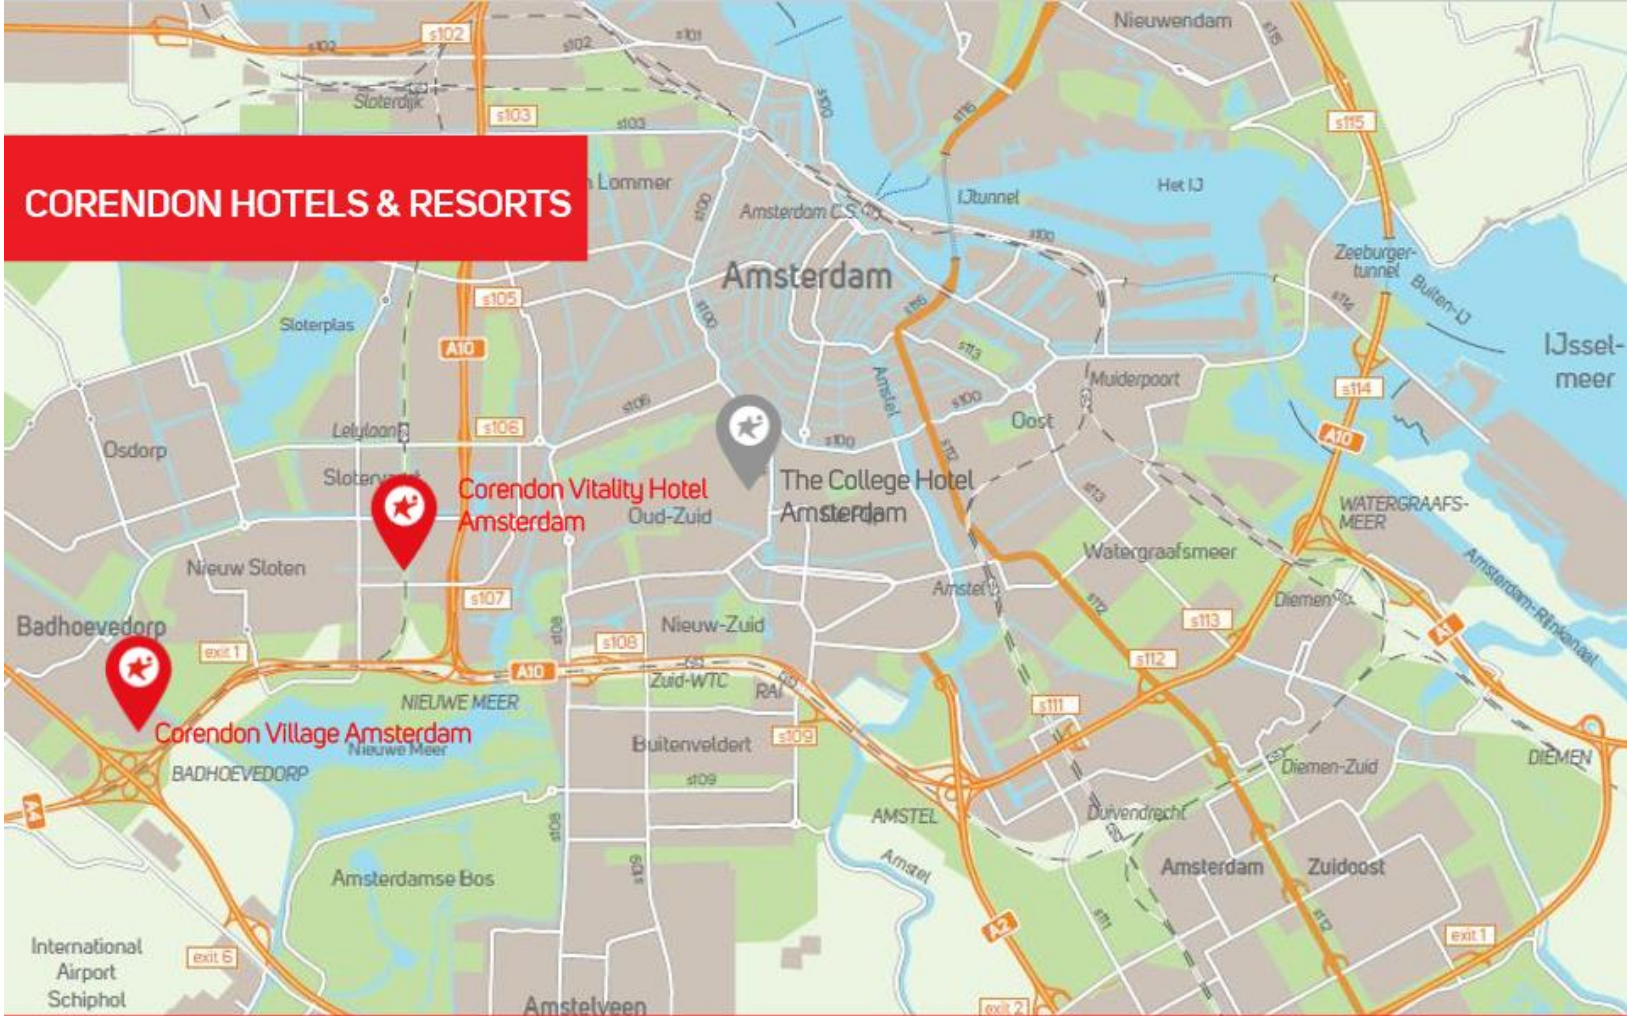

SOFTBALL

-  Czech Republic
-  Great Britain
-  Greece
-  Italy
-  Russia
-  The Netherlands

BASEBALL

-  Belgium
-  Czech Republic
-  Germany
-  Italy
-  Spain
-  The Netherlands

Corendon Village Amsterdam

Schipholweg 275 - Badhoevedorp

CORENDON HOTELS & RESORTS

Introduction Corendon Village Amsterdam

- The Biggest hotel of the Benelux
- 4-star Corendon Village Amsterdam with 673 rooms, suites & studio apartments, divided over 3 separate buildings
- Phased opening as from April 2018
- Just 7 minutes by car and free shuttle bus from Schiphol Airport
- Multiple restaurant facilities
- Fitness and Wellness facilities including swimming pool