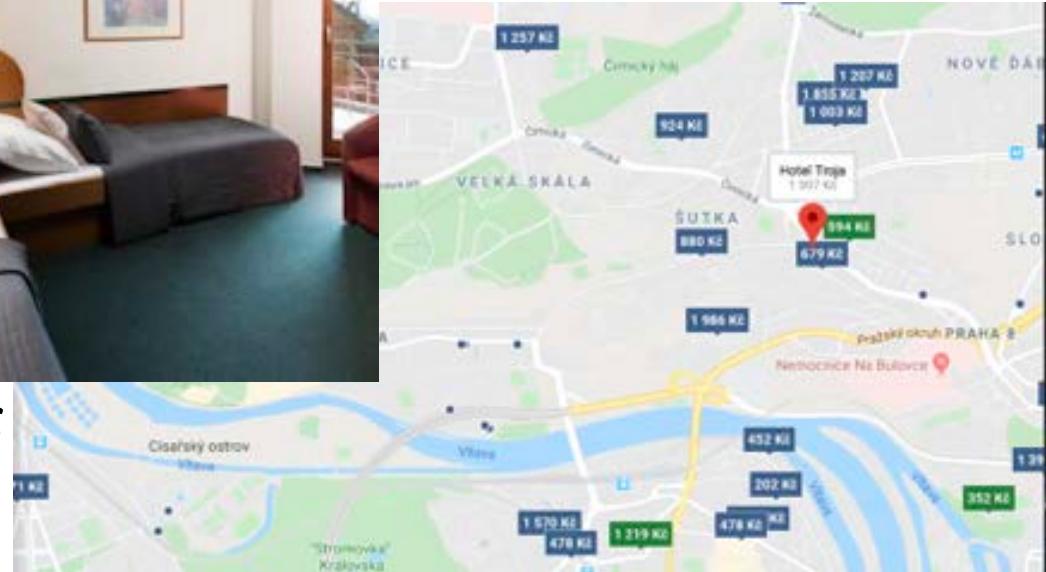

Accommodation

- *Hotel Troja*
- www.hoteltroja.cz
- *Hotel Troja *****
- *High standard rooms. Prices are including breakfast.*
- *+62 EUR/per room/per night*