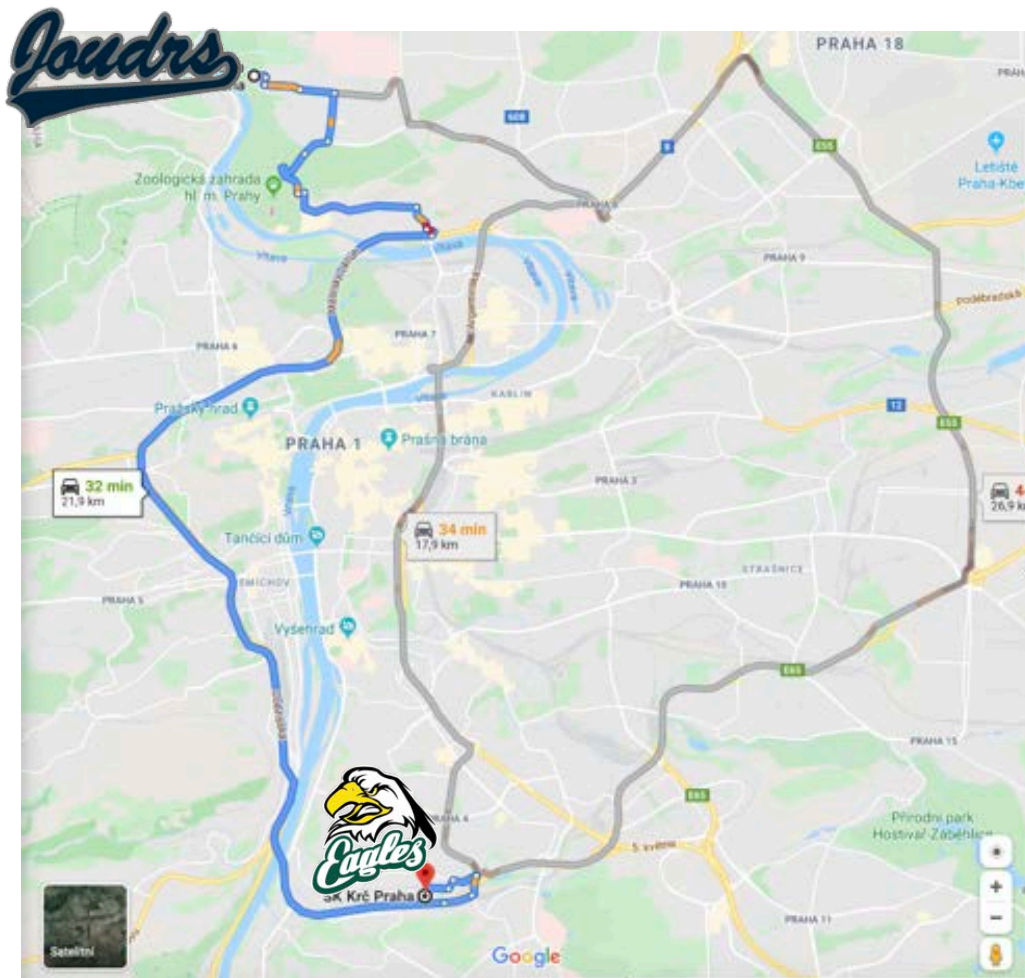

<http://www.travelcar.cz/en/>

<http://www.autopujcovna-praha.cz/>

CZECH
SOFTBALL

*30 - 50 minutes
by car (morning)
35-60 minutes
(afternoon)*

Accommodation

Prague is well known location and many Agencies have the contacts in Prague.