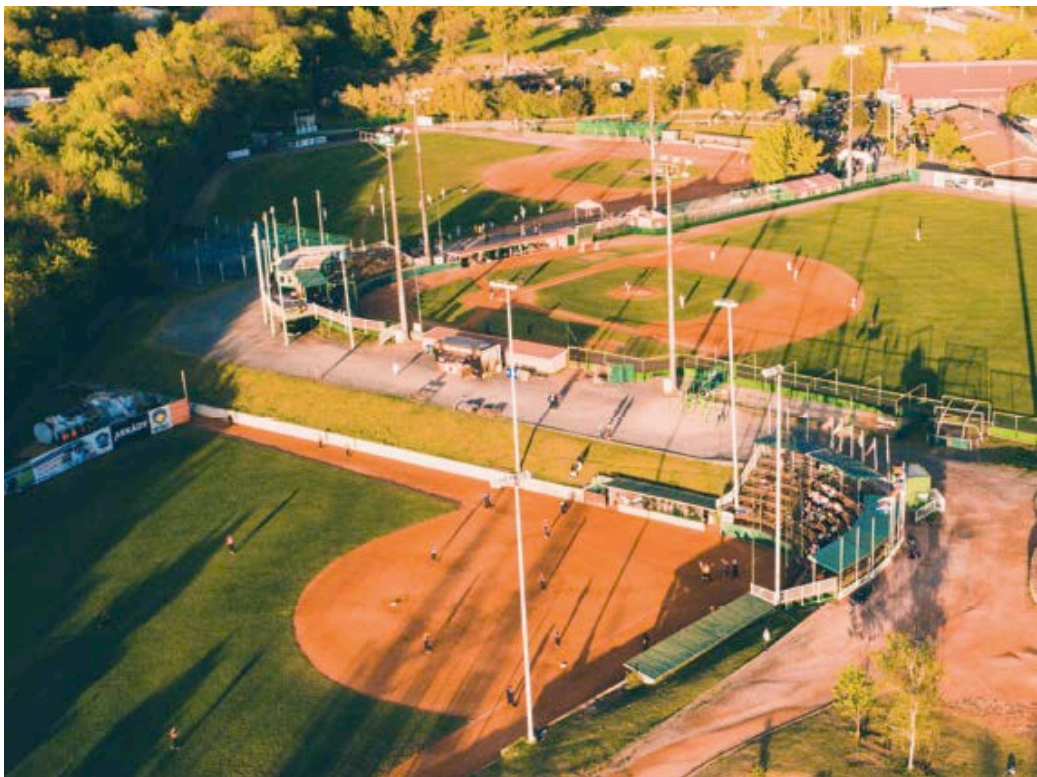

*General: the one of
the best in Europe*

3 softball and 2

*baseball diamonds,
clubhouse, changing
rooms, parking lot,*

lights

***adress: Pálkařská
225, 140 00 Krč***

GPS:

Loc:50°2'1.834"N 14°2
6'5.49"E

Eagles Park